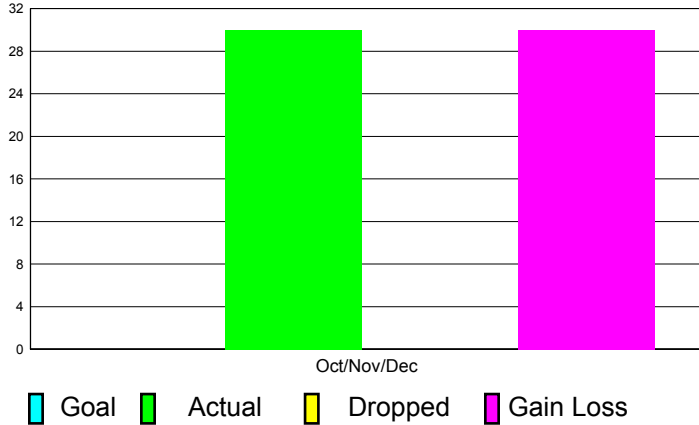

## CLUBS

Club Results  
2011-2012

Clubs  
2010-2011

Month	New Club Goal	Actual New Clubs	Actual Dropped Clubs	Gain/Loss of Clubs	Gain/Loss of Clubs
Oct/Nov/Dec	0	30	0	30	0
<b>Totals</b>	<b>0</b>	<b>30</b>	<b>0</b>	<b>30</b>	<b>0</b>

### Club Results 2011-2012

Goal, New, Dropped, Gain/Loss