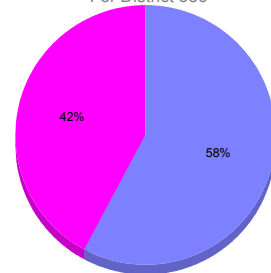

Gender Comparison 2010-2011

For District 386

Oct/Nov/Dec

■ Male   ■ Female