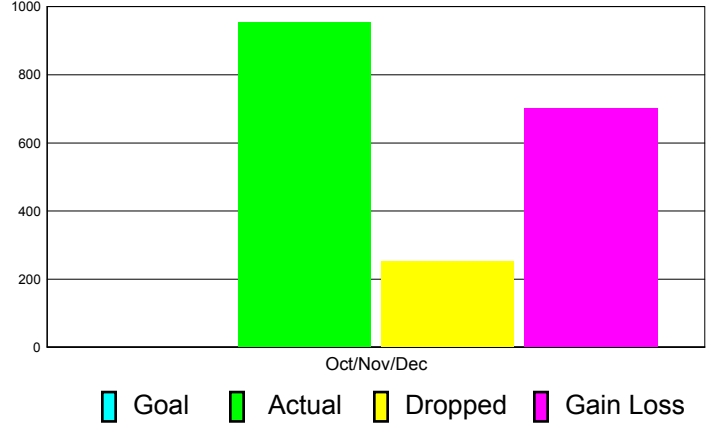

### YTD Status Quo Clubs 2010-2011

Status Quo Clubs Compared to Status Quo Members

## MEMBERSHIP

Membership Results  
2011-2012

Membership  
2010-2011

Month	Net Memb Goal	Actual New Memb	Actual Dropped Memb	Gain/Loss of Memb	Gain/ Loss of Memb
Oct/Nov/Dec	0	953	252	701	0
<b>Totals</b>	<b>0</b>	<b>953</b>	<b>252</b>	<b>701</b>	<b>0</b>

### Membership Results 2011-2012

Goal, New, Dropped, Gain/Loss